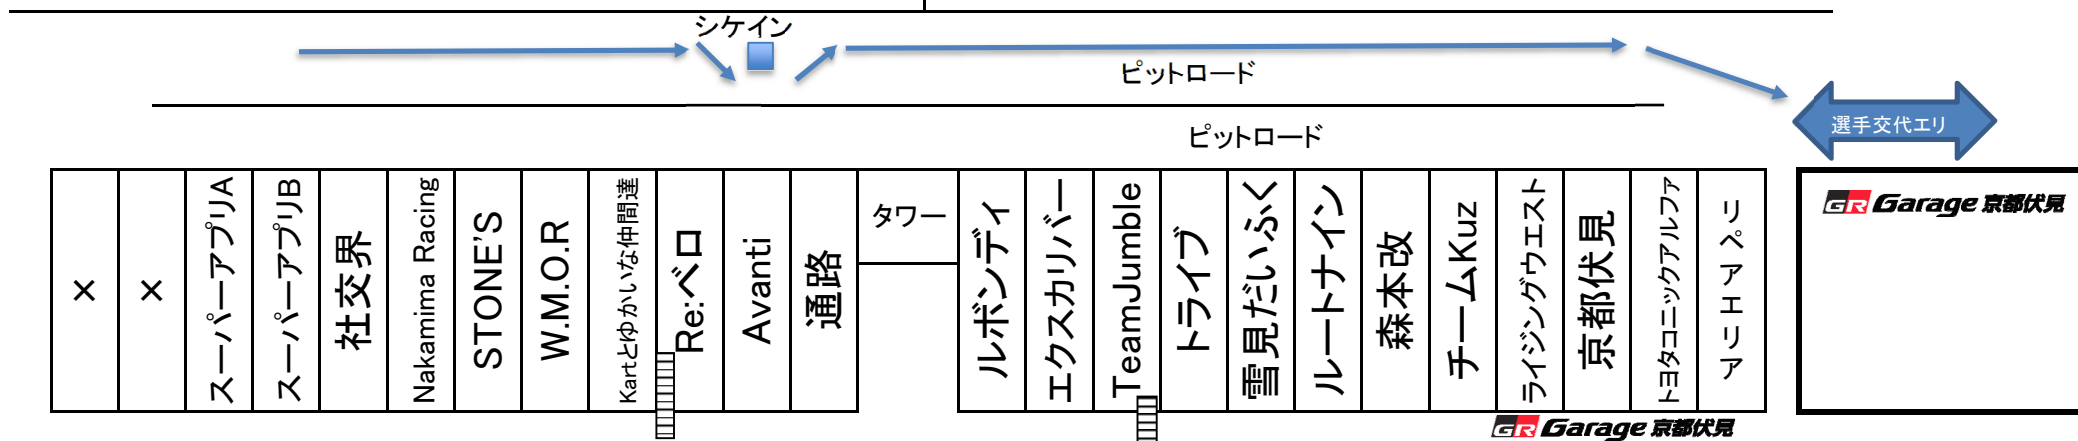

GR Garage 京都伏見 RENTAL KART CUP 2022

9/4 開催 パドック割

コース上 | スタートライン

飲食ブース

サンカククレーブ | フードトラックKai

受付 | 鴨コス受付・更衣室

ピット及び、施設内のコンセントの使用はできません。
電源が必要な方は、発電機をお持ちください。

テントをご利用されるチームの方は、飛ばないように
ウエイト等で固定してください。(アンカーボルト不可)

トイレ

池

各チーム屋根下+ピット後方部分
をお使いください。
火器ご使用の場合は、屋根下は
禁止です。

ピットロードでの、飲食、
喫煙は禁止です。
ピット下屋根下での
BBQ・暖房(火のモノ)は
禁止です。